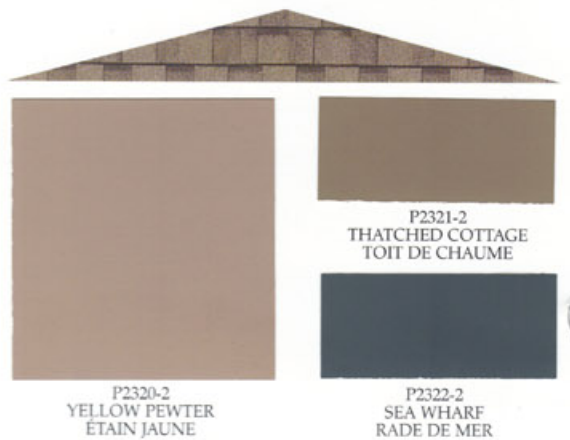

P2380-4
ANTIQUE IVORY
IVOIRE ANCIEN

P2381-1
WICKER
RAMEAU D'OSIER

P2300-0
WHITE
BLANC

P2382-5
VINTAGE BROWN
BRUN D'ÉPOQUE

P2383-2
WEDGEWOOD BLUE
FAÏENCE BLEUE

P2384-4
COASTAL GREY
RÉCIFS CENDRÉS

P2385-5
VINTAGE HUNTER
VERT D'ÉPOQUE

P2386-3
PROVINCIAL BLUE
BLEU PROVENÇAL

P2387-5
SLATE
CARRIÈRE D'ARDOISE

P2388-5
VINTAGE BURGUNDY
BOURGOGNE GRAND CRU

P2389-5
VINTAGE NAVY
AVENTURE MARINE

P2390-5
BLACK
NOIR

Actual paint colour m
La couleur finale de la peinture pe

Exterior Colour Planning

PARA colour combinations are designed to create added interest in your exterior colour planning. A good starting point to and appearance of your brick and siding, shingle colours, your landscaping and the surrounding natural environment. No ideas that will harmonize your home with its surroundings. The dominant colour in the colour scheme is represented by the used as accent colours for architectural details, trim and doors.