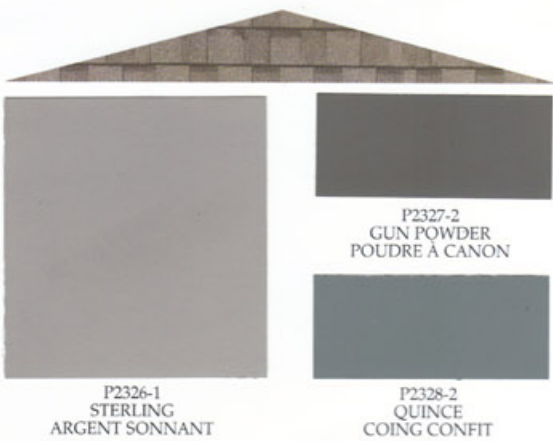

P2380-4
ANTIQUE IVORY
IVOIRE ANCIEN

P2381-1
WICKER
RAMEAU D'OSIER

P2300-0
WHITE
BLANC

P2382-5
VINTAGE BROWN
BRUN D'ÉPOQUE

P2383-2
WEDGEWOOD BLUE
FAÏENCE BLEUE

P2384-4
COASTAL GREY
RÉCIFS CENDRÉS

P2385-5
VINTAGE HUNTER
VERT D'ÉPOQUE

P2386-3
PROVINCIAL BLUE
BLEU PROVENÇAL

P2387-5
SLATE
CARRIÈRE D'ARDOISE

P2388-5
VINTAGE BURGUNDY
BOURGOGNE GRAND CRU

P2389-5
VINTAGE NAVY
AVENTURE MARINE

P2390-5
BLACK
NOIR

Actual paint colour m
La couleur finale de la peinture pe

Exterior Colour Planning

PARA colour combinations are designed to create added interest in your exterior colour planning. A good starting point to and appearance of your brick and siding, shingle colours, your landscaping and the surrounding natural environment. No ideas that will harmonize your home with its surroundings. The dominant colour in the colour scheme is represented by the used as accent colours for architectural details, trim and doors.