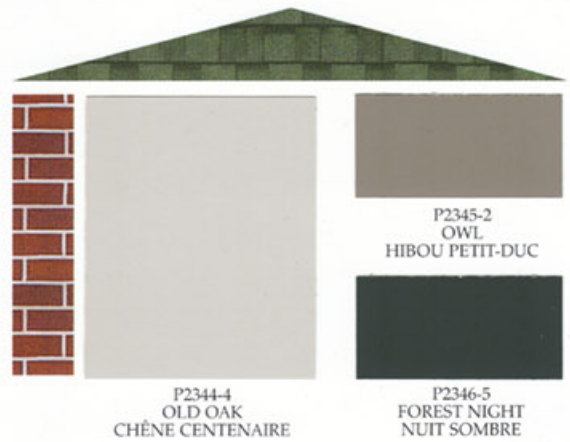

Exterior Colour Planning

PARA colour combinations are designed to create added interest in your exterior colour planning. A good starting point to and appearance of your brick and siding, shingle colours, your landscaping and the surrounding natural environment. No ideas that will harmonize your home with its surroundings. The dominant colour in the colour scheme is represented by the used as accent colours for architectural details, trim and doors.

Colors may vary from sample, depending upon lighting conditions. Les couleurs peuvent varier de celle de l'échantillon selon les conditions d'éclairage.

Agencements

selecting exterior colours is to note the colour
 tur provides a limitless amount of colour
 e larger chip, while the smaller chips can be

Les agencements de couleurs que vous propose PARA visent à rendre
 la brique ou du parement et de la toiture, l'aménagement paysager et les
 à son décor environnant. La plus grande pastille montre la couleur dom
 rehausser les détails architecturaux, les boiseries et les portes de votre m