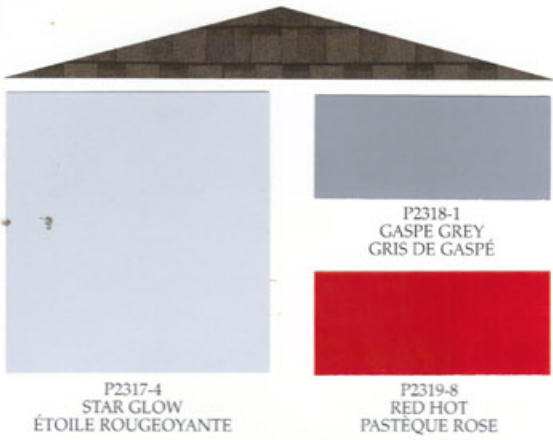

P2380-4
ANTIQUE IVORY
IVOIRE ANCIEN

P2381-1
WICKER
RAMEAU D'OSIER

P2300-0
WHITE
BLANC

P2382-5
VINTAGE BROWN
BRUN D'ÉPOQUE

P2383-2
WEDGEWOOD BLUE
FAÏENCE BLEUE

P2384-4
COASTAL GREY
RÉCIFS CENDRÉS

P2385-5
VINTAGE HUNTER
VERT D'ÉPOQUE

P2386-3
PROVINCIAL BLUE
BLEU PROVENÇAL

P2387-5
SLATE
CARRIÈRE D'ARDOISE

P2388-5
VINTAGE BURGUNDY
BOURGOGNE GRAND CRU

P2389-5
VINTAGE NAVY
AVENTURE MARINE

P2390-5
BLACK
NOIR

Actual paint colour m
La couleur finale de la peinture pe

Exterior Colour Planning

PARA colour combinations are designed to create added interest in your exterior colour planning. A good starting point to and appearance of your brick and siding, shingle colours, your landscaping and the surrounding natural environment. No ideas that will harmonize your home with its surroundings. The dominant colour in the colour scheme is represented by the used as accent colours for architectural details, trim and doors.